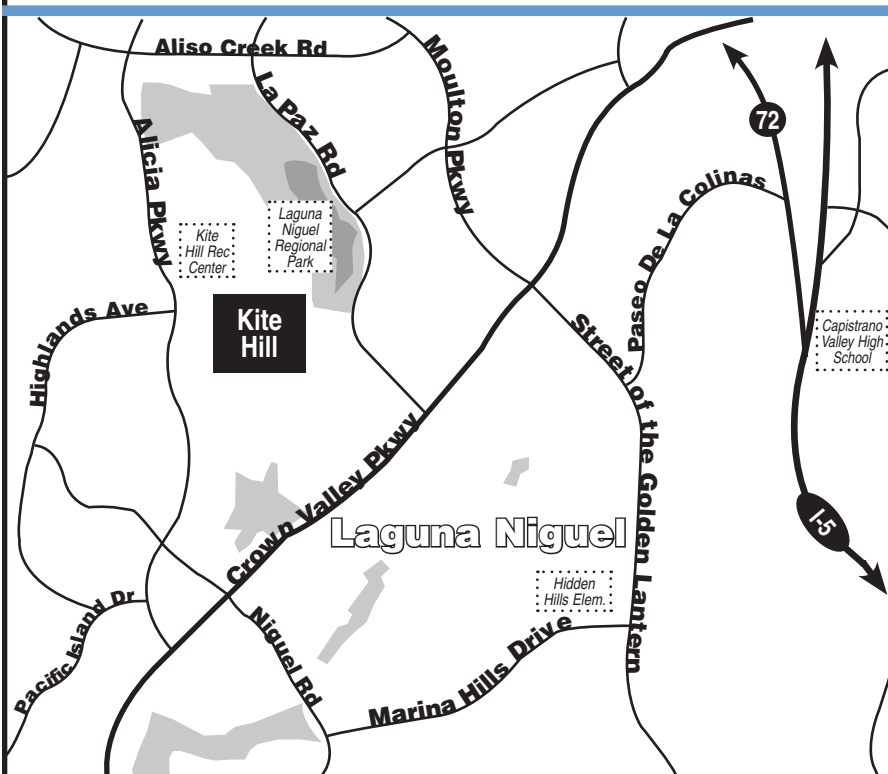

getinfo@ColoradoLasertype.com
www.ColoradoLasertype.com
303-979-7499