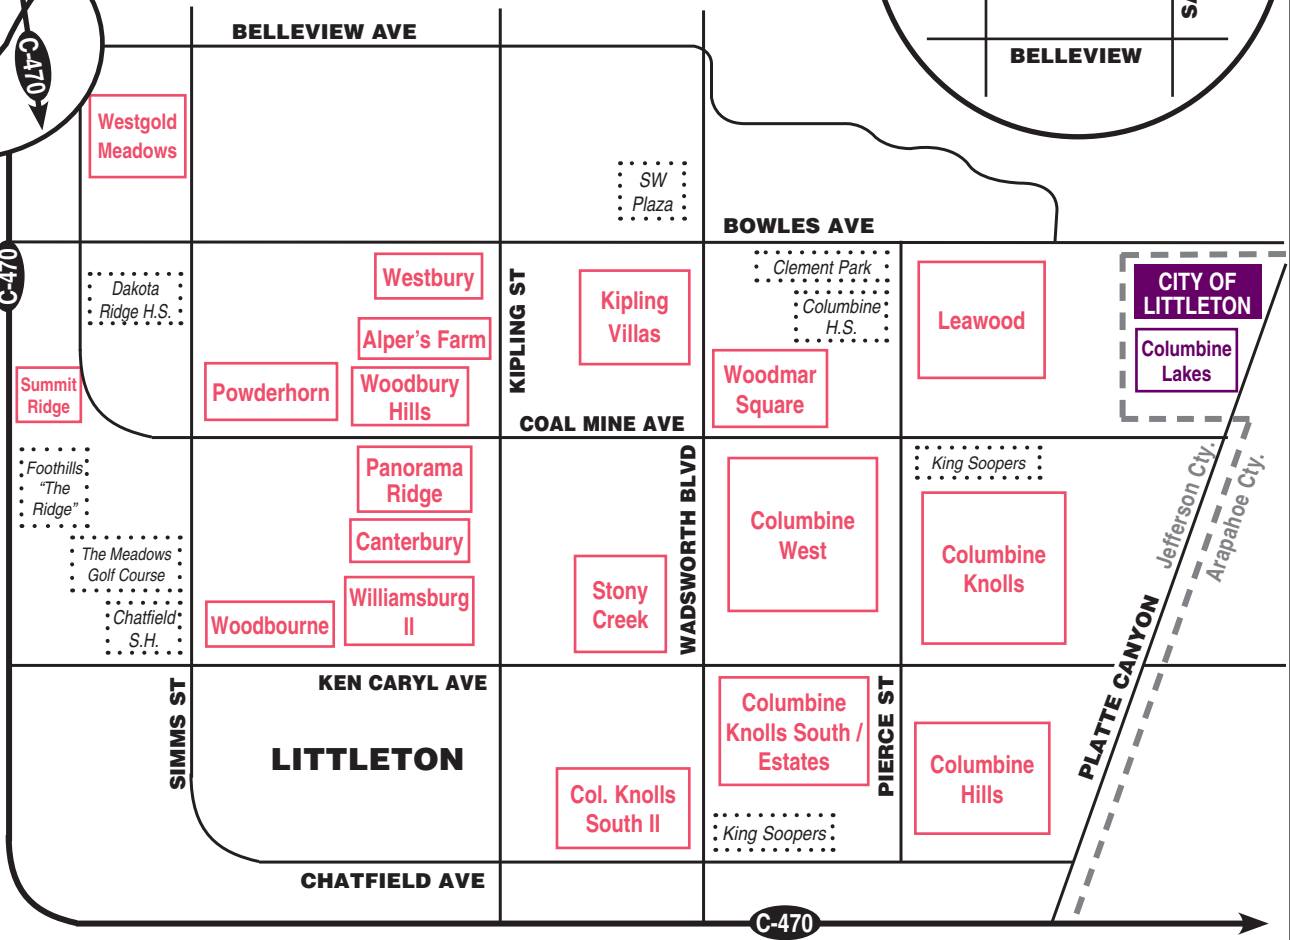

SOUTH JEFFERSON COUNTY AREA

CITY OF LITTLETON

CITY OF CENTENNIAL

CITY OF AURORA